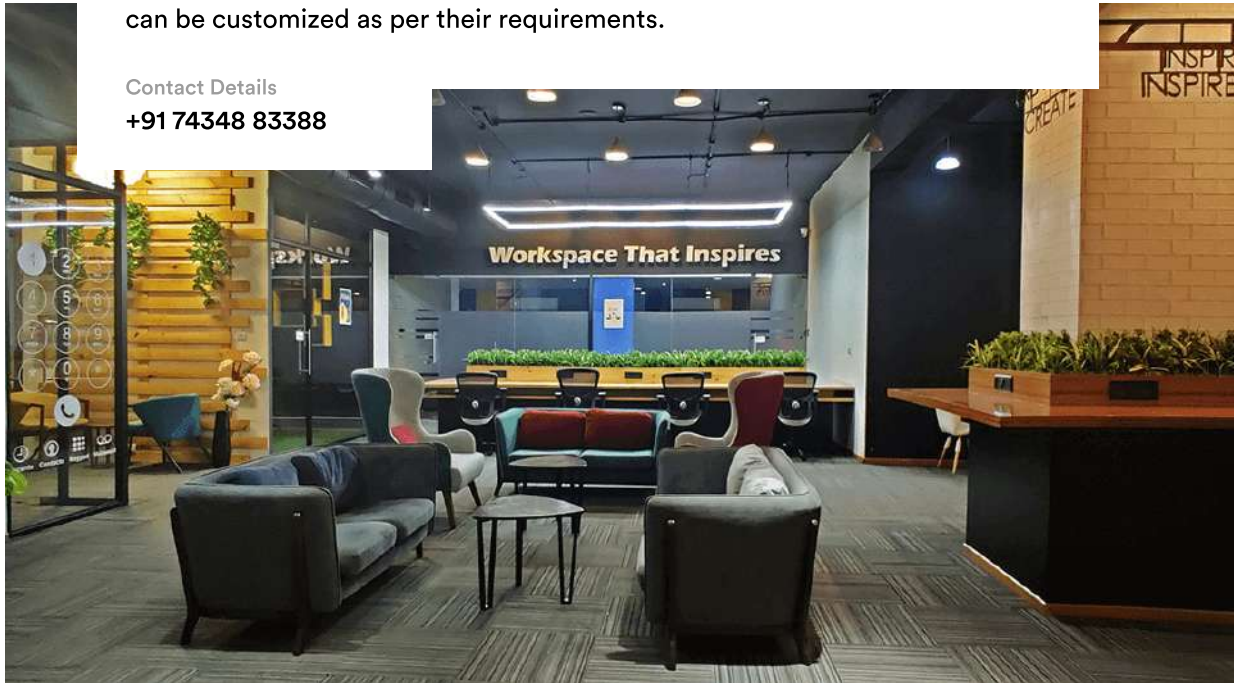

01 DevX

DevX Collab offers lively and modern workspaces that are fully equipped with the latest technologies. This workspace also provides custom-made office solutions for enterprises and startups that are looking for spaces that can be customized as per their requirements.

Contact Details
+91 74348 83388

Member Access Hours

24/7 Access

Amenities

- Reception
- Cafeteria
- 24*7 Security
- Parking
- Daycare and Fitness
- Networking Events
- Beverages
- Lounges and Games
- Printing and Photocopying

My Notes

Pricing

My Rating

	1	2	3	4	5
Overall Ambiance	☐	☐	☐	☐	☐
Amenities	☐	☐	☐	☐	☐
Locality	☐	☐	☐	☐	☐