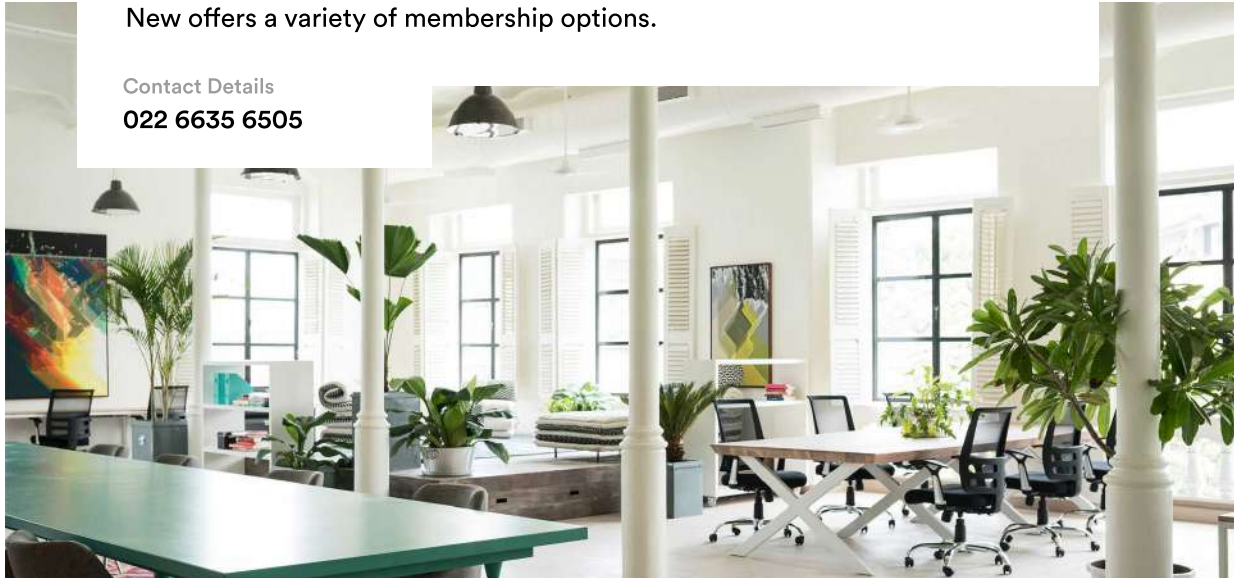

04

Ministry of New

Ministry of New is considered to be one of the most premium work spaces in Mumbai. It also offers luxurious conference halls. Understanding that individual needs may vary, depending on their line of work, the Ministry of New offers a variety of membership options.

Contact Details
022 6635 6505

Member Access Hours

Mon- Fri : 9:00 AM- 9:00 PM
Sat : 10:00 AM- 4:00 PM
Sun : Closed

Pricing Details

Day Pass : ₹ 1500 per day
Dedicated Desk: 22,000 per month
Private Cabins: ₹ 10,000 per day

Amenities

- Technical Support
- Concierge Service
- Beverages
- Shower
- In- house Cafe
- Printers
- Library

My Notes

Dashed lines for note-taking

Pricing

Dashed line for pricing information

My Rating

	1	2	3	4	5
Overall Ambiance	●	●	●	●	●
Amenities	●	●	●	●	●
Locality	●	●	●	●	●