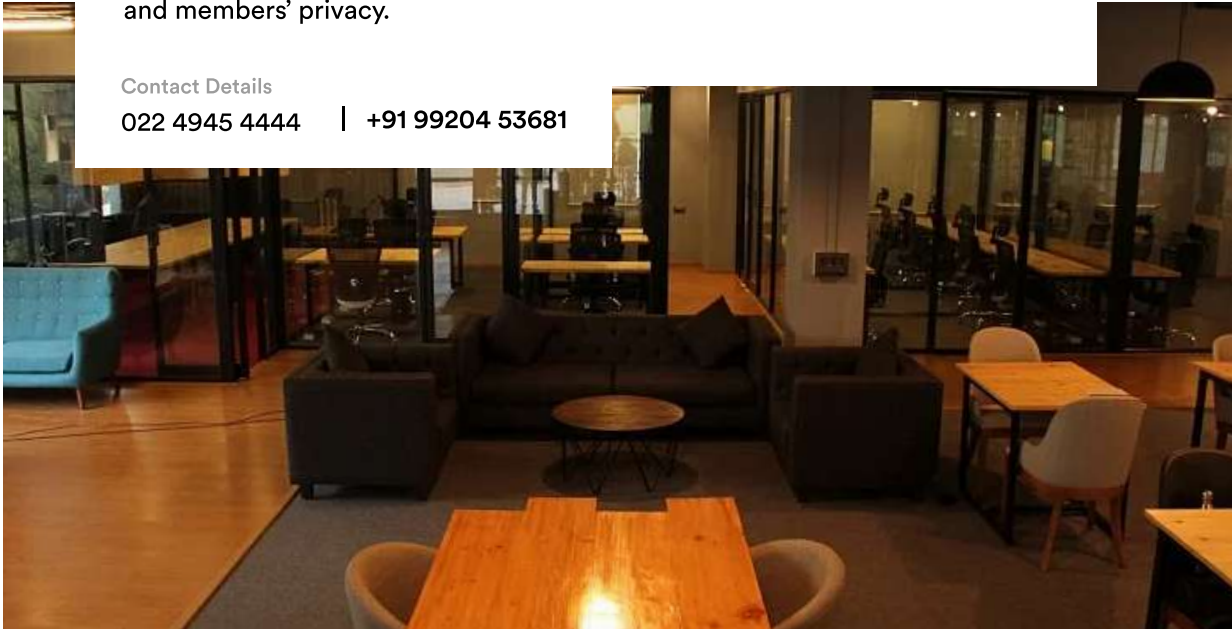

05 Workamp

WORKAMP

DEVX
accelerating innovation

Workamp is a budget-friendly coworking space for small-scale teams. This allocated office space in Mumbai is known for its 24x7 access to the building, fully equipped and well-equipped conference rooms, phone booths, events, and members' privacy.

Contact Details

022 4945 4444 | +91 99204 53681

Member Access Hours

24/7 Access

Pricing Details

Dedicated Desk : ₹ 7000 per person per month

Dedicated Cabin: ₹ 8000 per person per month

Amenities

Printers

Internet

Pantry

Parking

Security

Admin Support

My Notes

Pricing

My Rating

	1	2	3	4	5
Overall Ambiance	☐	☐	☐	☐	☐
Amenities	☐	☐	☐	☐	☐
Locality	☐	☐	☐	☐	☐